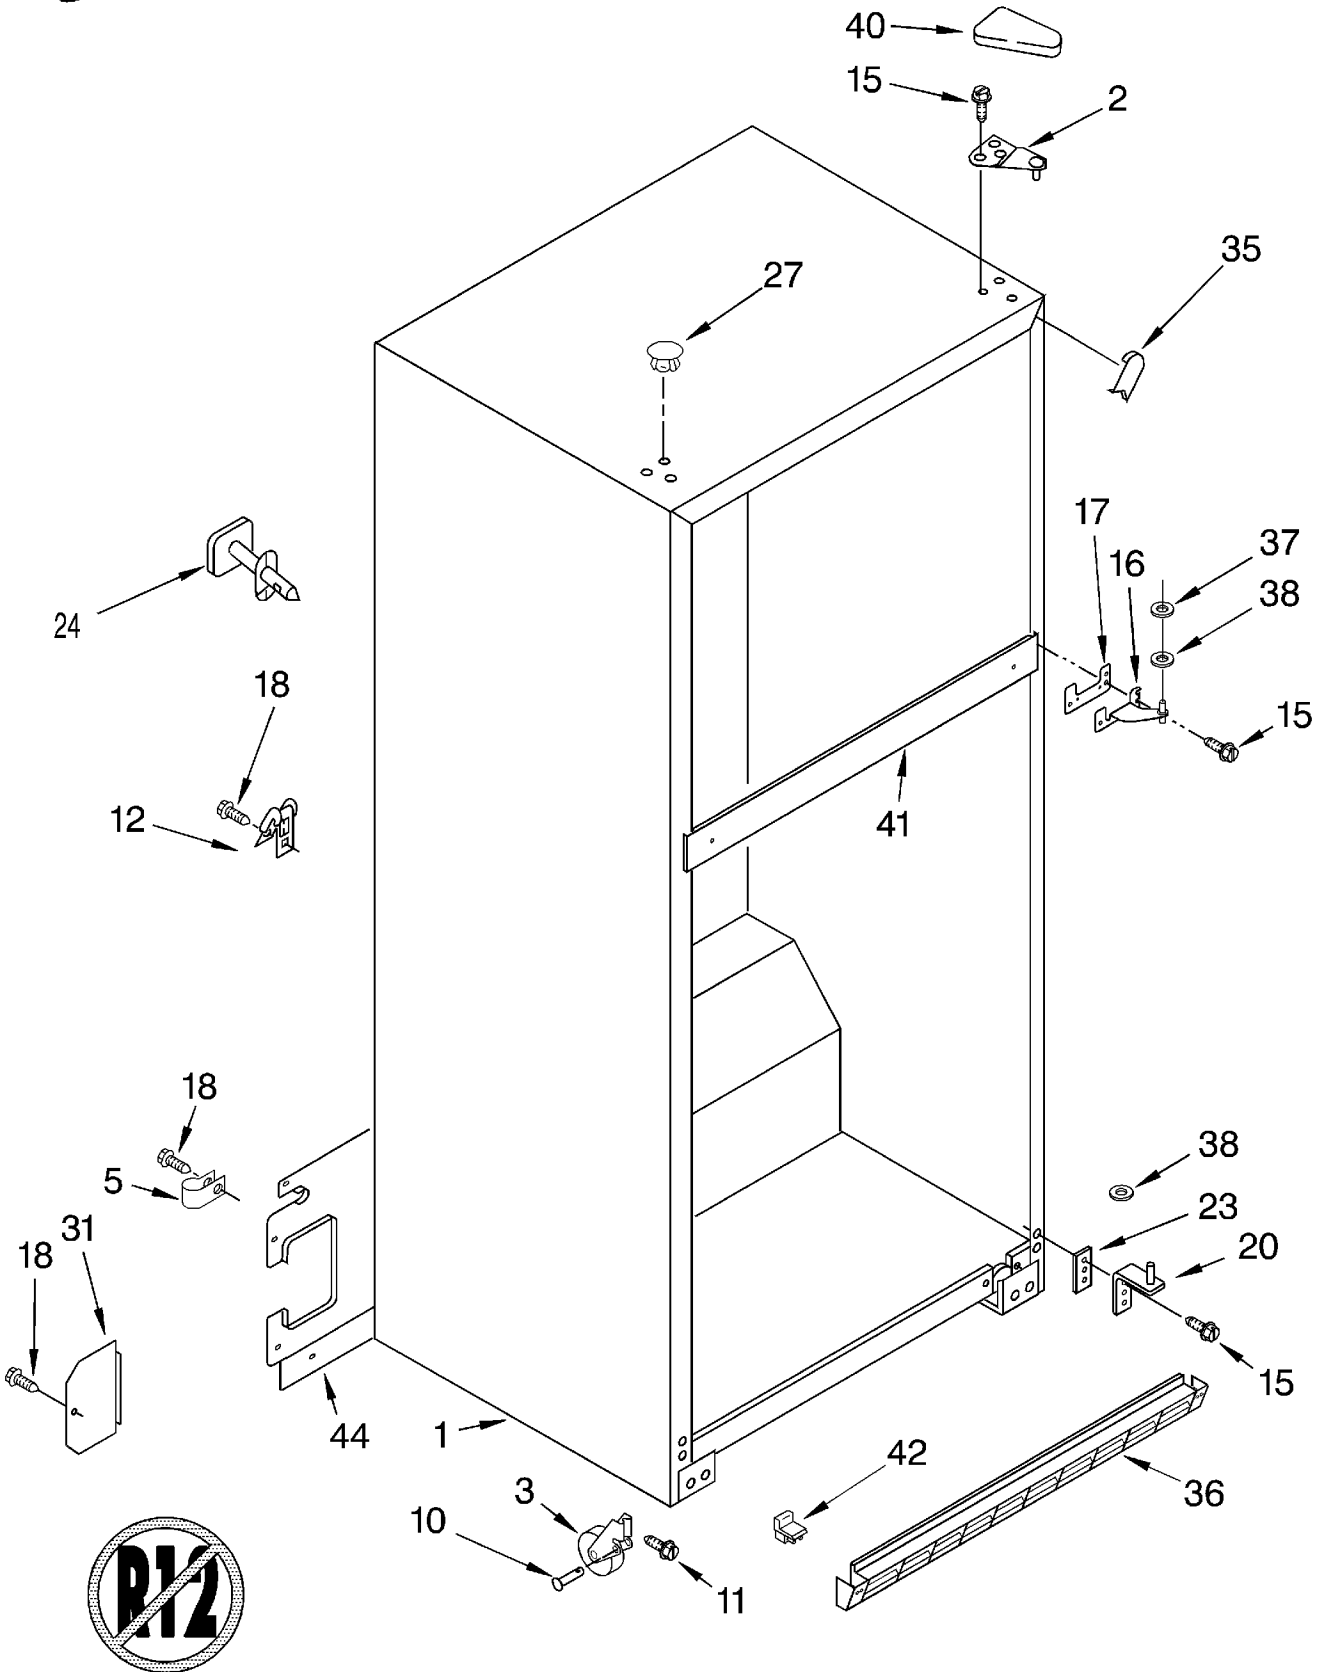

# CABINET PARTS

For Models: 7ET21PKXGW00  
(White)

REFRIGERATOR

1		Cabinet (Not A Serviceable Part)
2	2189410	Hinge (Top)
3	2166108	Roller-Front (2)
5	489385	Clamp, Tube (Water Supply Line)
10	2179826	Rivet
11	2174650	Screw
12	549193	Clamp-Cord
15	489497	Screw
16	2183972	Hinge, Center
17	2183854	Shim, Hinge Center
18	489464	Screw
20	2189194	Hinge Butt
23	2172743	Shim, Bottom Hinge
24		Fitting, Water Tube (Not Serviced)
27	2201012	Hole Plug (6)
31	2166251	Cover, Valve
35	2201014	Corner Filler (2)
36	2183991	Grille
37	489341	Washer
38	487576	Washer
40	2160403	Cover-Hinge
41		Rail, Center (Not Serviced)
42	2166156	Corner Filler, Grille
44	2189060	Cover, Unit

# DOOR PARTS

For Models: 7ET21PKXGW00  
(White)

1	2183920	Refrigerator Door (Includes #9 & #22)
2	2193553W	Handle, Trim
5	2193351W	Handle Center
6	489357	Screw
8	487909	Screw
9		Door Gasket, Magnetic
	2159061	Mist Beige
13	2175383	Nameplate
16	2195378	Trim, Door Shelf
17	489028	Screw
19	2182489	Freezer Door (Includes #22 & #23)
20	2189000	Hole Plug
21	2159304	Shelf, Flip-Up
22	2183003	Thimble
23		Door Gasket, Magnetic
	2159060	Mist Beige
25	2195395	Bin, Door Shelf
26	2189202	Bracket, Door Stop (2)
27	488921	Screw
28	844478	Hole Plug
29	2156007	Plug-Trim
30	2156006	Plug-Trim
31	2177130	Compartment Door
33	2193350W	Handle, F.C.
37	2195947	Trim-Door (2)
41	2195916	Endcap (4)
42	2195948	Trim, Door
100	2199047	FeaturePak (Includes 16, 25, 29, 30, 31, 37, 41, 42) Also See Shelf Parts Page.